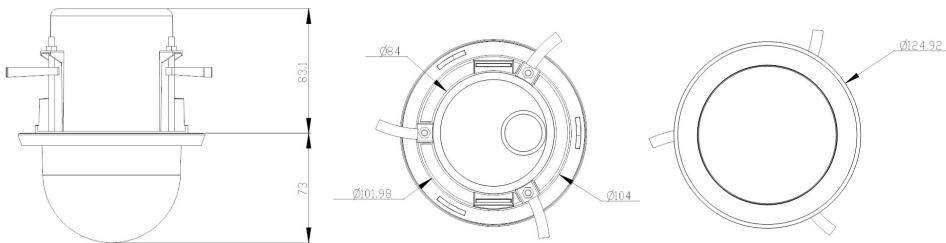

The Synectics full real-time 2MP HD multi-stream fixed in ceiling dome IP camera is equipped with a Sony Exmor™ progressive scan CMOS sensor providing outstanding video resolution. The in ceiling dome provides full 1080P HP 50/60fps streaming or true WDR at 25/30fps.

Coupled with its 3x AF zoom lens and ultra compact in ceiling plenum mounting it makes the ideal choice for all in ceiling locations.