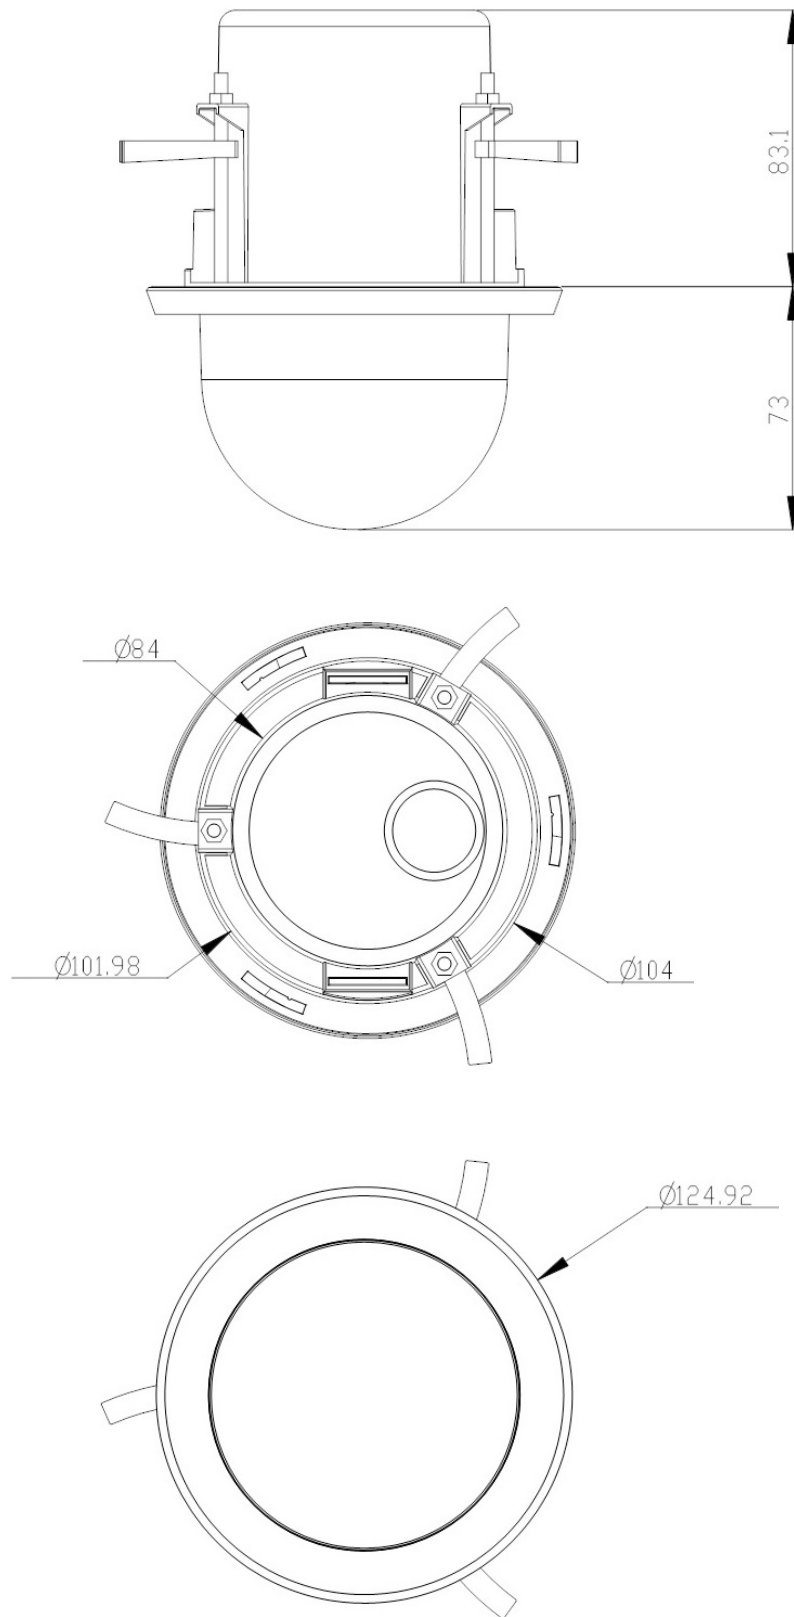

OPERATION	
ICR	Auto / On / Off / Smart
LED Numbers	N/A
LED Distance	N/A
White Balance	Manual / AWB / ATW / One Push
NR	3D
BLC	On / Off
WDR	True WDR (>120dB)
DIS / EIS	Y
Motion Detection	On / Off / Schedule
Privacy Mask Type	8 Colors / 5 Sets
Tamper Alarm	On / Off / Schedule
Audio Type	Line in / Line Out, 5 of 9 Pin Terminal Block
Audio In	G.711 / G.726
Audio Out	G.711 / G.726
Audio Sample Rate	8000
Analog Out	Y
Heater	N/A
Fan	N/A
Alarm Input	1 Set 5V 10k Ω Pull Up
Alarm Output	1 Set Photo Relay Output 300V DC / AC
Event Notification	HTTP / FTP / SMTP
SD Card Support	microSDHC 32GB
Ethernet Connector	RJ-45 Cable
Power Connector	3 Pin Terminal Block
I/O Connector	4 of 9 Pin Terminal Block
Protocol	IPv4/v6, TCP/IP, UDP, RTP, RTSP, HTTP, HTTPS, ICMP, FTP, SMTP, DHCP, PPPoE, UPnP, IGMP, SNMP, QoS, ONVIF S
Security	HTTPS / IP Filter / IEEE 802.1X
ENVIRONMENTAL	
Operating Temperature	-30°C ~ 55°C (14° ~ 122°F)
Storage Temperature	-20°C ~ 65°C (-4° ~ 149° F)
Humidity	10% ~ 90%, No Condensation
Vandal Resistant	N/A
IP Rating	N/A
GENERAL	
Power*2	DC 12V / PoE (802.3af)
Power Priority 1	PoE
Power Priority 2	DC
Power Priority 3	N/A
Power Failover	Using DC and PoE
PoE Classification	Class 0
Power Consumption (Total Unit)	Max: 8.74W TBC
Dimensions	\varnothing 124.9 x TBC mm / \varnothing 4.9 x TBC"
Weight	TBC
Certification	CE / FCC

NOTE: *1 Smoked Bubble Option. *2 If multiple power inputs are to be used simultaneously on the camera (such as AC power + PoE or DC power + PoE) all power supplies must be isolated power supplies. If non-isolated power supplies are deployed, they must be used in conjunction with appropriate isolation between each individual camera and the non-isolated power supply.

Diagrams

Cut hole size: 104 mm