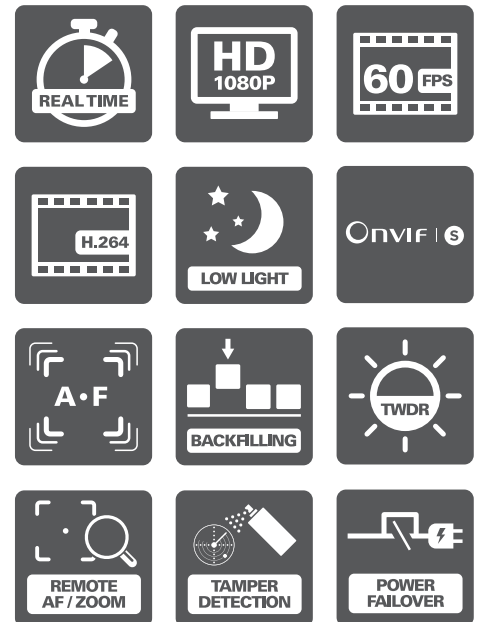

The Synectics full real-time 2MP HD multi-stream fixed in ceiling dome IP camera is equipped with a Sony Exmor™ progressive scan CMOS sensor providing outstanding video resolution. The in ceiling dome provides full 1080P HP 50/60fps streaming or true WDR at 25/30fps.

Coupled with its 3x AF zoom lens and ultra compact in ceiling plenum mounting it makes the ideal choice for all in ceiling locations.