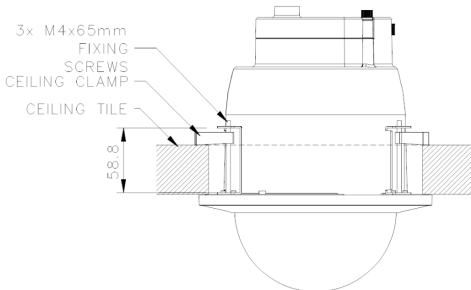

Specifications

CAMERA		SY-ICPTZ30-S-LLZ
Image Sensor		1/2.8" Sony Progressive CMOS
Effective Pixels		1920 (H) x 1080 (V)
Resolution		H.264/MJPEG - Full HD 1080P / SXGA / HD 720P / XGA / SVGA / D1 / VGA / CIF / QVGA
Min Illumination Color		0.02 Lux
Min Illumination B&W		0.005 Lux
Shutter Speed		1 ~ 1/10000 sec
LENS		
Lens Mount		N/A
Lens		30x AF / 4.4 ~ 132 mm
FOV		64.5° (Wide); 3.00° (Tele)
F Number		F 1.4 (Wide); F 4.7 (Tele)
P Iris		Y
Focus Mode		Auto, Push AF
Digital Zoom		12x
PTZ OPTIONS		
Pan Travel		360° Endless
Tilt Travel		-10° ~ 190°
Manual Speed		0.5° ~ 90° / Sec
Presets		256
Preset Accuracy		0.225°
Preset Speed		5° ~ 400° / Sec
Sequence		8
Auto Pan		4
Cruise		8
Proportional Pan /Tilt		On / Off (Pan and tilt speed proportional to zoom ratio)
Home Function		Preset / Sequence / Auto pan / Cruise
Auto Flip		Image / Mechanical / Off
Image Rotation		Flip / Mirror / Inverse
STREAMING OPTIONS		
Compression		H.264
ONVIF Profile		S
Stream		H.264 1080P @ 30fps (Shutter WDR Enable) H.264 1080P @ 60fps (Shutter WDR Disable)
Stream 1 Max Resolution and FPS		H.264 1080P @ 60fps (Shutter WDR Disable)
Stream 2 Max When Stream 1 Set Max Resolution and FPS		H.264 D1 @ 60fps (Shutter WDR Disable)
Stream 1 1080P Resolution and Max FPS		H.264 1080P @ 30fps (Shutter WDR Enable)
Stream 2 Max when Stream 1 Set 1080P Resolution and Max FPS		H.264 1080P @ 30fps (Shutter WDR Enable)

Diagrams

Cut hole size: 195 mm