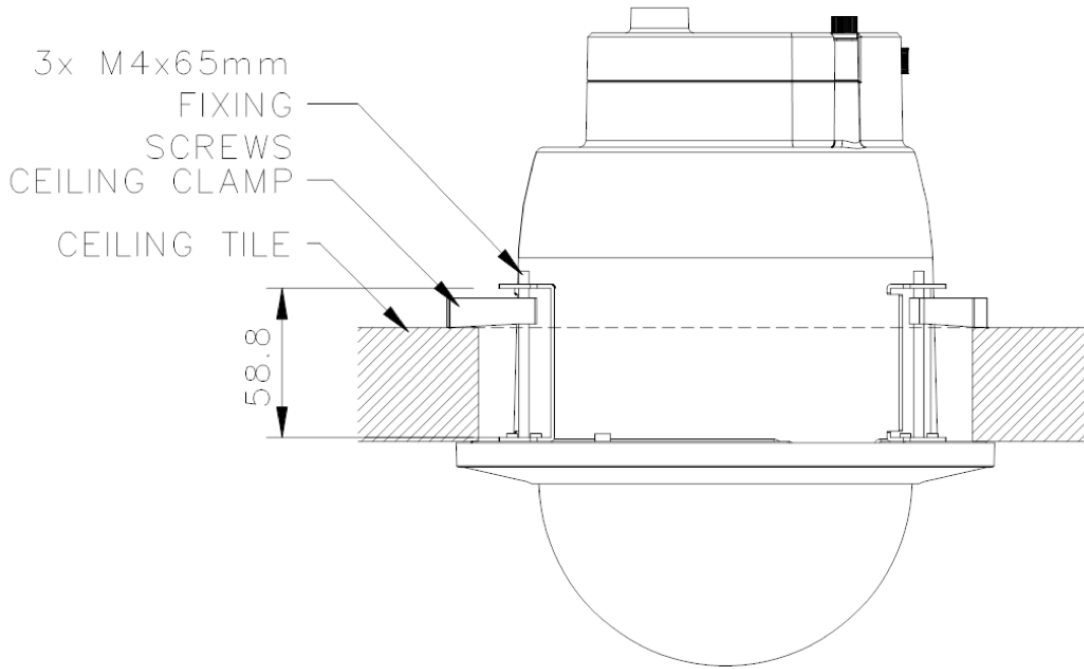

Diagrams

Cut hole size: 195 mm