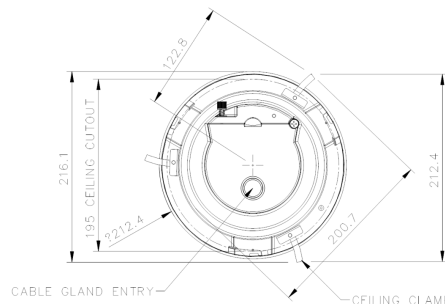

The Synectics full real-time 2MP HD multi-stream pan tilt zoom dome IP camera is equipped with a Sony Exmor™ progressive scan CMOS sensor providing outstanding video resolution.

The in ceiling dome provides full 1080P HP 50/60fps streaming or true WDR at 25/30fps. Coupled with its 30x AF zoom lens, it is capable of viewing subjects over long distances with ease. It has an ultra-small in ceiling mount that makes it the ideal choice where multiple views are required.