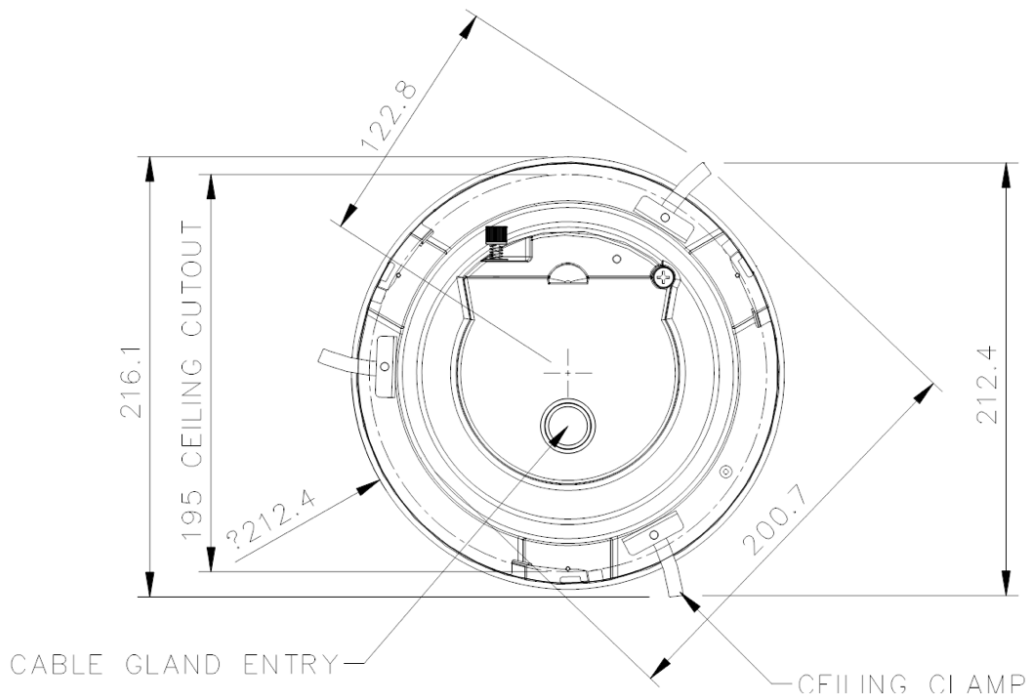

Diagrams

Cut hole size: 195 mm